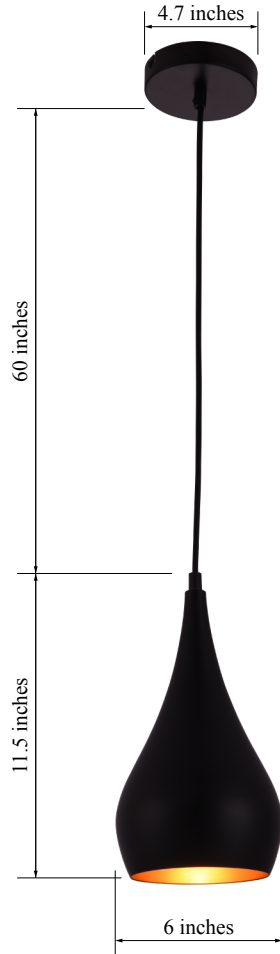

## NORA COLLECTION

Nora 1-Light Pendant lamp Aluminium Shade

Black  
Item No:LDPD2001

Honey Gold  
Item No:LDPD2001HG

Burnished Nickel  
Item No:LDPD2001BN

White  
Item No:LDPD2001WH

Available Finishes

### Dimensions

Canopy Size(in)	D4.7"H1"
Chain/Rod Length	60"
Length	N/A
Width	6"
Height	11.5"
Maximum Height	71.5"

### Specifications

Finish	4 Finishes
Material	Iron / Aluminium
Glass Color	N/A
Type	Pendant lamp
Hanging Device	Cord
Voltage	110-125V
Dimmable	Yes
Warranty	1 Year Limited
Shipment Type	Small Parcel

### Bulb / Socket

Socket Type	E26
Number of Lights	1
Wattage/Bulb	40W
Included	No